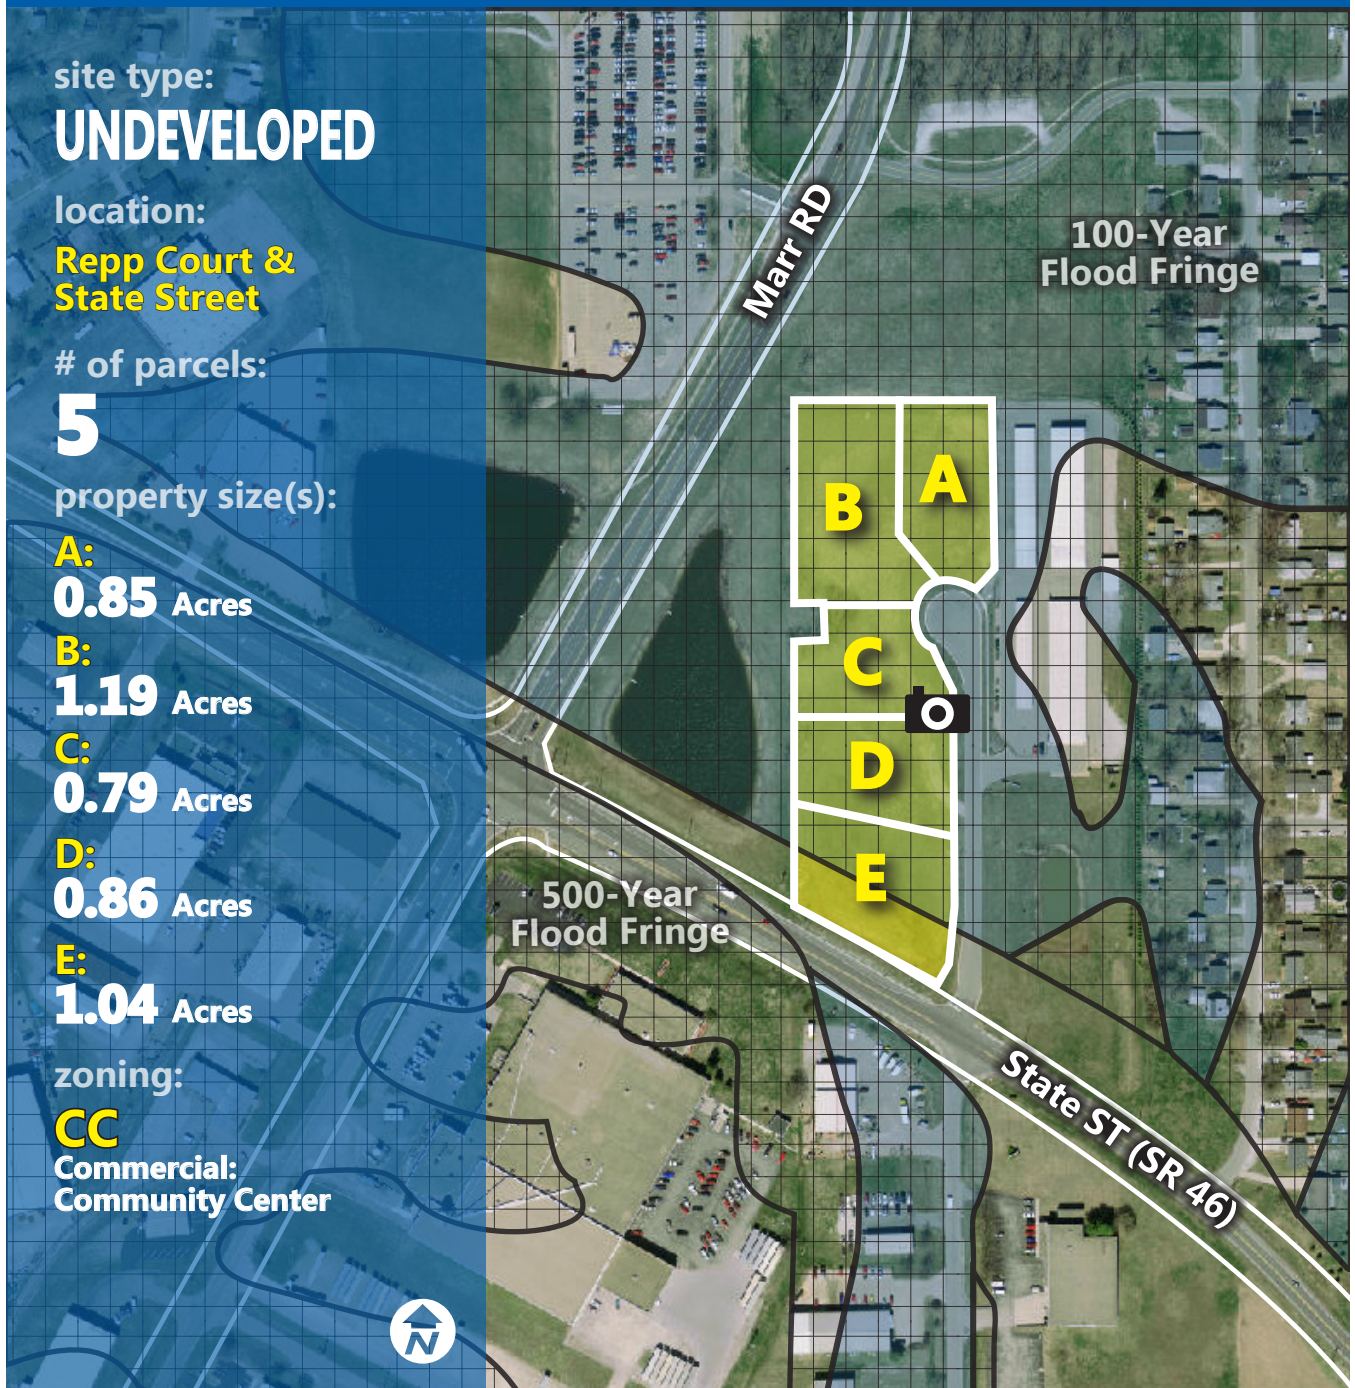

CITY OF COLUMBUS, INDIANA - INFILL SITE PROFILE

site type:

UNDEVELOPED

location:

**Repp Court &
State Street**

of parcels:

5

property size(s):

A:

0.85 Acres

B:

1.19 Acres

C:

0.79 Acres

D:

0.86 Acres

E:

1.04 Acres

zoning:

CC

**Commercial:
Community Center**

additional details:

A
B
C
D
E

Property Owner:

Aton's Self Storage
739 Repp Court
Columbus, Indiana 47201

Floodplain:

Yes

vicinity map: