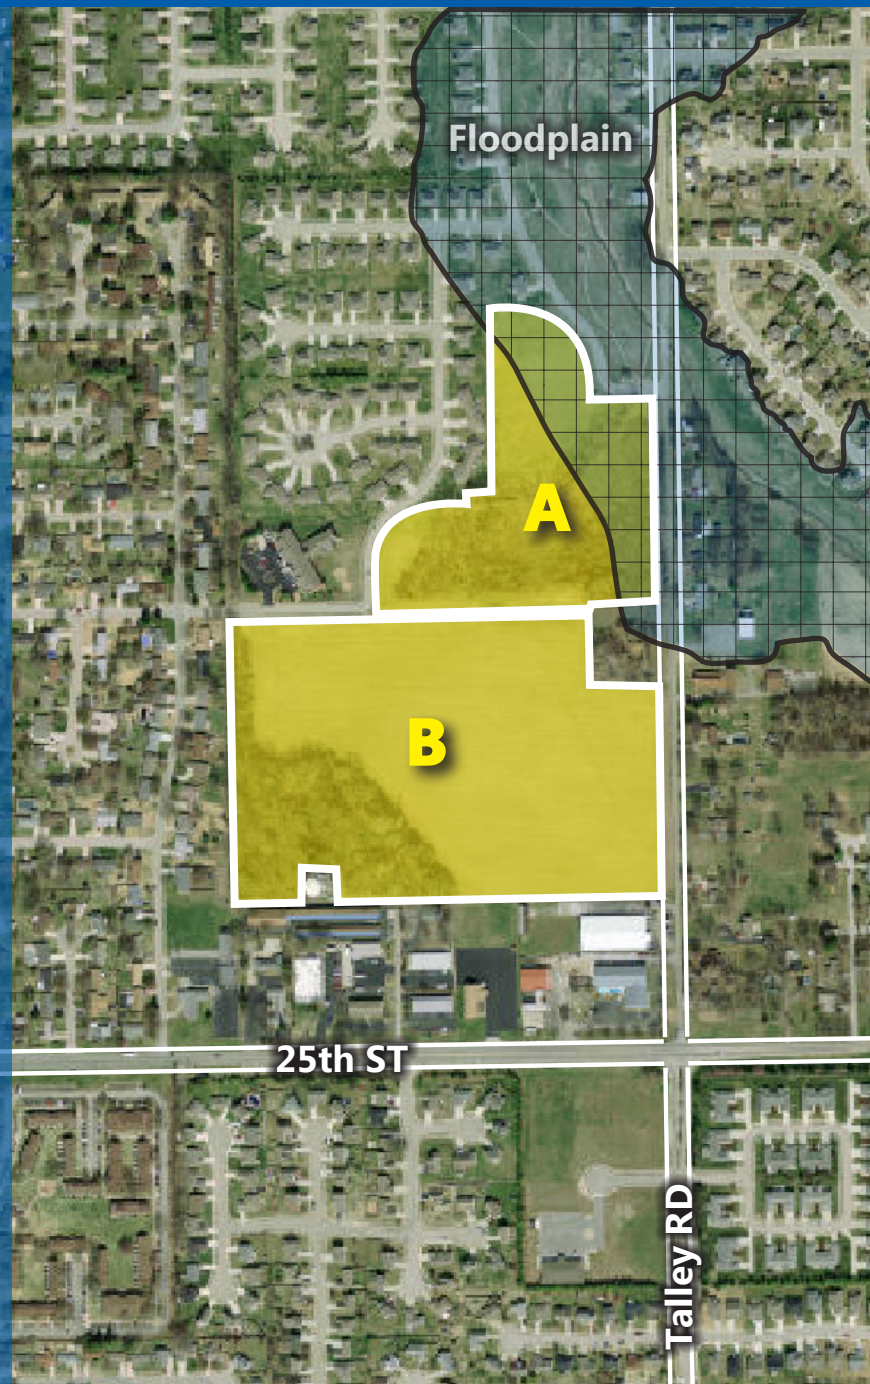

# CITY OF COLUMBUS, INDIANA - INFILL SITE PROFILE

site type:

**UNDEVELOPED**

location:

**Talley Road &  
25th Street**

# of parcels:

**2**

property size(s):

**A:**

**11.28 Acres**

**B:**

**24.45 Acres**

zoning:

**RT**

**Residential:  
Two Family**

## vicinity map: